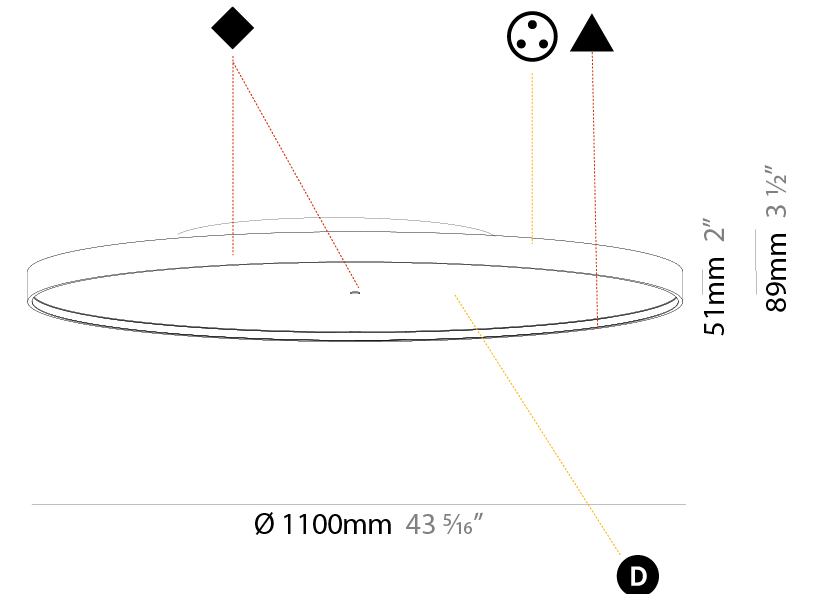

GENERAL

Series: Sign Diva
Subseries: Sign Diva Korona
Brand: Prolicht
Division: Architectural
Mounting Type: Surface
Mounting Location: Ceiling
Subcategory: Ambient

PHYSICAL

Shape: Round
Diameter (mm): 1100
Diameter (in): 43 ⁵/₁₆
Height (mm): 89
Height (in): 3 ¹/₂
Light Distribution: Direct / Indirect
Weight (kg): 18.901
Weight (lbs): 41.67
Diffuser: Direct - PMMA - Opal/Micro-Prism/Sparkling Secret/Vintage Industrial / Indirect - White/Yellow/Orange/Red/Blue/Green
Fixture Finish: SSR / BKV / CWI / CRY / HAB / LAG / UFT / ITA / RUA / RUR / MIC / FTG / MYG / TWT / LOD / PUS / FRO / FUP / KIA / POP / BLS / SPG / MEY / GOH / GUM / CHC / COM / ABZ / JAG / OBR / MOS / ROR
Fixture Material: Extruded Aluminum / Steel

ELECTRICAL

Lamp Type: LED (Zhaga Standard)
Input Wattage (W): 169.4
Total Output Wattage (W): 134
Dimming: Tri-Mode (Non-Dimming and Phase Dimming (120Vac only) and 0-10V Dimming)
Driver Included: Yes
Driver Location: Integrated
Driver Type: Constant Current - Universal
Driver Class: Class 2
Input Voltage (V): 120 - 277
Constant Current (MA): 600

LED

Color Temperature (°K): 3000 / 3500 / 4000
Max. Delivered Lumen (lm): 19520 / 19933 / 20340
CRI: >90 CRI
Lamp Life (hrs): 50000

OPTICAL

RATINGS AND CERTIFICATIONS

Certified By: Certified for North American Standards
IP rating: IP20