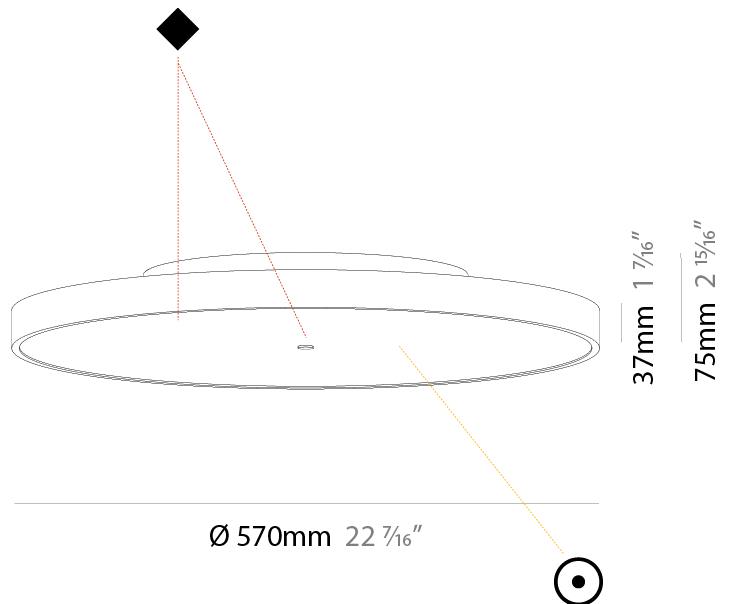

GENERAL

Series: Sign Diva
Subseries: Sign Diva
Brand: Prolicht
Division: Architectural
Mounting Type: Surface
Mounting Location: Ceiling
Subcategory: Ambient

PHYSICAL

Shape: Round
Diameter (mm): 570
Diameter (in): 22 7/16
Height (mm): 75
Height (in): 2 15/16
Light Distribution: Direct
Weight (kg): 7.072
Weight (lbs): 15.591
Diffuser: PMMA - Opal/Micro-Prism/Sparkling Secret/Vintage Industrial with Shine Ring
Fixture Finish: SSR / BKV / CWI / CRY / HAB / LAG / UFT / ITA / RUA / RUR / MIC / FTG / MYG / TWT / LOD / PUS / FRO / FUP / KIA / POP / BLS / SPG / MEY / GOH / GUM / CHC / COM / ABZ / JAG / OBR / MOS / ROR
Fixture Material: Extruded Aluminum / Steel

ELECTRICAL

Lamp Type: LED (Zhaga Standard)
Input Wattage (W): 58.3
Total Output Wattage (W): 53
Dimming: Tri-Mode (Non-Dimming and Phase Dimming (120Vac only) and 0-10V Dimming)
Driver Included: Yes
Driver Location: Integrated
Driver Type: Constant Current - Universal
Driver Class: Class 2
Input Voltage (V): 120 - 277
Constant Current (MA): 350

LED

Color Temperature (°K): 3000 / 3500 / 4000
Max. Delivered Lumen (lm): 6120 / 6233 / 6360
CRI: >90 CRI
Lamp Life (hrs): 50000

OPTICAL

RATINGS AND CERTIFICATIONS

Certified By: Certified for North American Standards
IP rating: IP20

PROJECT
TYPE
SPECIFIER
QUANTITY
DATE