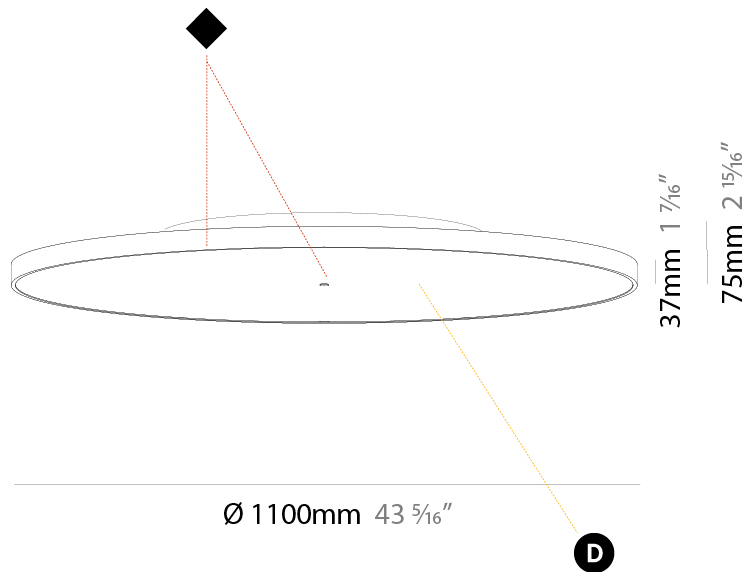

GENERAL

Series: Sign Diva
Subseries: Sign Diva
Brand: Prolicht
Division: Architectural
Mounting Type: Surface
Mounting Location: Ceiling
Subcategory: Ambient

PHYSICAL

Shape: Round
Diameter (mm): 1100
Diameter (in): 43 ⁵/₁₆"
Height (mm): 75
Height (in): 2 ¹⁵/₁₆"
Light Distribution: Direct
Weight (kg): 18.324
Weight (lbs): 40.397
Diffuser: PMMA - Opal/Micro-Prism/Sparkling Secret/Vintage Industrial with Shine Ring
Fixture Finish: SSR / BKV / CWI / CRY / HAB / LAG / UFT / ITA / RUA / RUR / MIC / FTG / MYG / TWT / LOD / PUS / FRO / FUP / KIA / POP / BLS / SPG / MEY / GOH / GUM / CHC / COM / ABZ / JAG / OBR / MOS / ROR
Fixture Material: Extruded Aluminum / Steel

ELECTRICAL

Lamp Type: LED (Zhaga Standard)
Input Wattage (W): 169.4
Total Output Wattage (W): 134
Dimming: Tri-Mode (Non-Dimming and Phase Dimming (120Vac only) and 0-10V Dimming)
Driver Included: Yes
Driver Location: Integrated
Driver Type: Constant Current - Universal
Driver Class: Class 2
Input Voltage (V): 120 - 277
Constant Current (MA): 600

LED

Color Temperature (°K): 3000 / 3500 / 4000
Max. Delivered Lumen (lm): 19520 / 19933 / 20340
CRI: >90 CRI
Lamp Life (hrs): 50000

OPTICAL

RATINGS AND CERTIFICATIONS

Certified By: Certified for North American Standards
IP rating: IP20

PROJECT
TYPE
SPECIFIER
QUANTITY
DATE