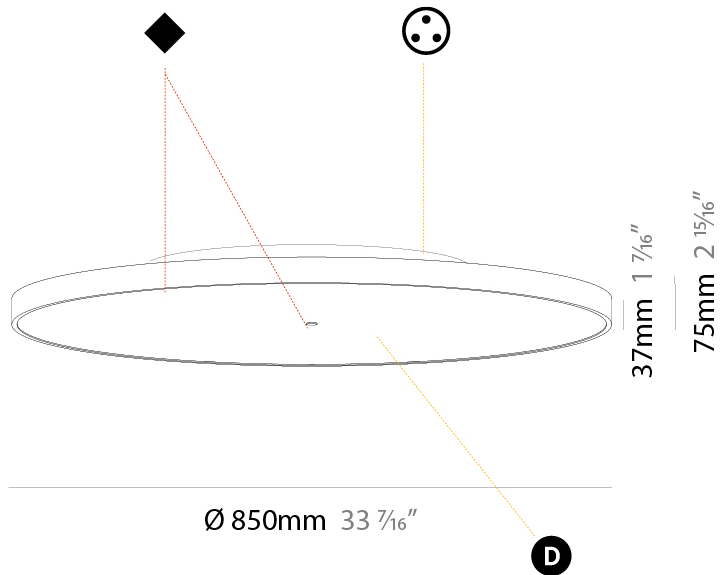

GENERAL

Series: Sign Diva
Subseries: Sign Diva
Brand: Prolicht
Division: Architectural
Mounting Type: Surface
Mounting Location: Ceiling
Subcategory: Ambient

PHYSICAL

Shape: Round
Diameter (mm): 850
Diameter (in): 33 ⁷/₁₆"
Height (mm): 75
Height (in): 2 ¹⁵/₁₆"
Light Distribution: Direct / Indirect
Weight (kg): 12.906
Weight (lbs): 28.453
Diffuser: Direct - PMMA - Opal/Micro-Prism/Sparkling Secret/Vintage Industrial with Shine Ring / Indirect - White/Yellow/Orange/Red/Blue/Green
Fixture Finish: SSR / BKV / CWI / CRY / HAB / LAG / UFT / ITA / RUA / RUR / MIC / FTG / MYG / TWT / LOD / PUS / FRO / FUP / KIA / POP / BLS / SPG / MEY / GOH / GUM / CHC / COM / ABZ / JAG / OBR / MOS / ROR
Fixture Material: Extruded Aluminum / Steel

ELECTRICAL

Lamp Type: LED (Zhaga Standard)
Input Wattage (W): 96.8
Total Output Wattage (W): 76.8
Dimming: Tri-Mode (Non-Dimming and Phase Dimming (120Vac only) and 0-10V Dimming)
Driver Included: Yes
Driver Location: Integrated
Driver Type: Constant Current - Universal
Driver Class: Class 2
Input Voltage (V): 120 - 277
Constant Current (MA): 600

LED

Color Temperature (°K): 3000 / 3500 / 4000
Max. Delivered Lumen (lm): 11160 / 11388 / 11620
CRI: >90 CRI
Lamp Life (hrs): 50000

OPTICAL

RATINGS AND CERTIFICATIONS

Certified By: Certified for North American Standards
IP rating: IP20