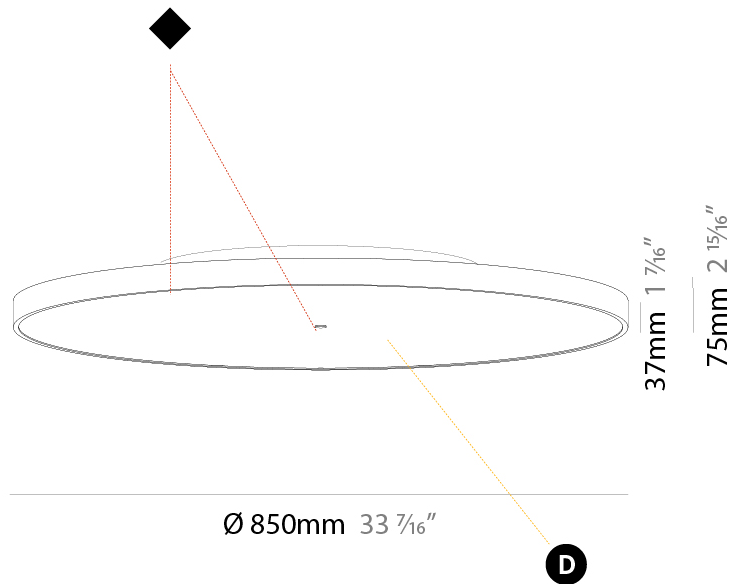

GENERAL

Series: Sign Diva
Subseries: Sign Diva
Brand: Prolicht
Division: Architectural
Mounting Type: Surface
Mounting Location: Ceiling
Subcategory: Ambient

PHYSICAL

Shape: Round
Diameter (mm): 850
Diameter (in): 33 7/16
Height (mm): 75
Height (in): 2 15/16
Light Distribution: Direct
Weight (kg): 12.925
Weight (lbs): 28.495
Diffuser: PMMA - Opal/Micro-Prism/Sparkling Secret/Vintage Industrial with Shine Ring
Fixture Finish: SSR / BKV / CWI / CRY / HAB / LAG / UFT / ITA / RUA / RUR / MIC / FTG / MYG / TWT / LOD / PUS / FRO / FUP / KIA / POP / BLS / SPG / MEY / GOH / GUM / CHC / COM / ABZ / JAG / OBR / MOS / ROR
Fixture Material: Extruded Aluminum / Steel

ELECTRICAL

Lamp Type: LED (Zhaga Standard)
Input Wattage (W): 96.8
Total Output Wattage (W): 76.8
Dimming: Tri-Mode (Non-Dimming and Phase Dimming (120Vac only) and 0-10V Dimming)
Driver Included: Yes
Driver Location: Integrated
Driver Type: Constant Current - Universal
Driver Class: Class 2
Input Voltage (V): 120 - 277
Constant Current (MA): 600

LED

Color Temperature (°K): 3000 / 3500 / 4000
Max. Delivered Lumen (lm): 11160 / 11388 / 11620
CRI: >90 CRI
Lamp Life (hrs): 50000

OPTICAL

RATINGS AND CERTIFICATIONS

Certified By: Certified for North American Standards
IP rating: IP20