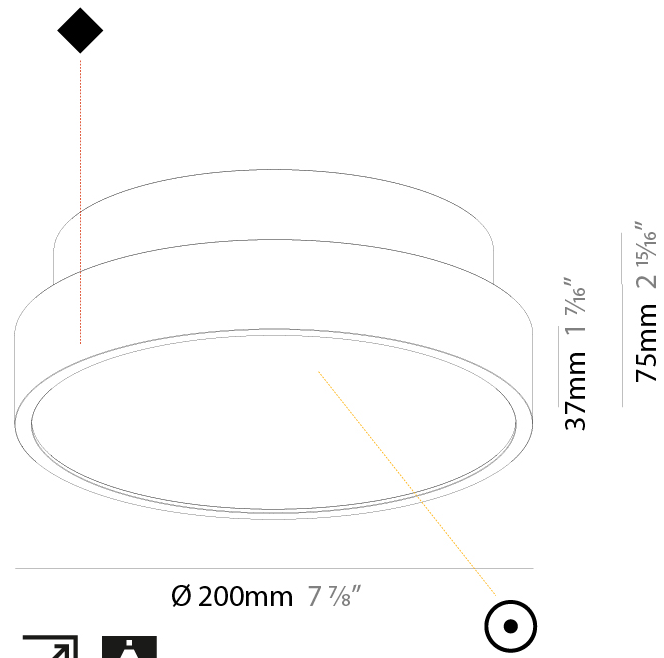

GENERAL

Series: Sign Diva
Subseries: Sign Diva
Brand: Prolicht
Division: Architectural
Mounting Type: Surface
Mounting Location: Ceiling
Subcategory: Ambient

PHYSICAL

Shape: Round
Diameter (mm): 200
Diameter (in): 7 7/8
Height (mm): 75
Height (in): 2 15/16
Light Distribution: Direct
Weight (kg): 1.122
Weight (lbs): 2.474
Diffuser: PMMA - Opal/Micro-Prism/Sparkling Secret/Vintage Industrial with Shine Ring
Fixture Finish: SSR / BKV / CWI / CRY / HAB / LAG / UFT / ITA / RUA / RUR / MIC / FTG / MYG / TWT / LOD / PUS / FRO / FUP / KIA / POP / BLS / SPG / MEY / GOH / GUM / CHC / COM / ABZ / JAG / OBR / MOS / ROR
Fixture Material: Extruded Aluminum / Steel

ELECTRICAL

Lamp Type: LED (Zhaga Standard)
Input Wattage (W): 12.1
Total Output Wattage (W): 11
Dimming: Tri-Mode (Non-Dimming and Phase Dimming (120Vac only) and 0-10V Dimming)
Driver Included: Yes
Driver Location: Integrated
Driver Type: Constant Current - Universal
Driver Class: Class 2
Input Voltage (V): 120 - 277
Constant Current (MA): 350

LED

Color Temperature (°K): 3000 / 3500 / 4000
Max. Delivered Lumen (lm): 1040 / 1058 / 1080
CRI: >90 CRI
Lamp Life (hrs): 50000

OPTICAL

RATINGS AND CERTIFICATIONS

Certified By: Certified for North American Standards
IP rating: IP20