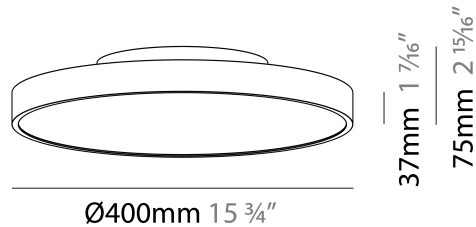

GENERAL

Series: Sign Diva
Subseries: Sign Diva
Brand: Prolicht
Division: Architectural
Mounting Type: Surface
Mounting Location: Ceiling
Subcategory: Ambient

PHYSICAL

Shape: Round
Diameter (mm): 400
Diameter (in): 15 ³/₄
Height (mm): 75
Height (in): 2 ¹⁵/₁₆
Light Distribution: Direct / Indirect
Weight (kg): 2.302
Weight (lbs): 5.075
Diffuser: Direct - PMMA - Opal/Micro-Prism/Sparkling Secret/Vintage Industrial with Shine Ring / Indirect - White/Yellow/Orange/Red/Blue/Green
Fixture Finish: SSR / BKV / CWI / CRY / HAB / LAG / UFT / ITA / RUA / RUR / MIC / FTG / MYG / TWT / LOD / PUS / FRO / FUP / KIA / POP / BLS / SPG / MEY / GOH / GUM / CHC / COM / ABZ / JAG / OBR / MOS / ROR
Fixture Material: Extruded Aluminum / Steel

ELECTRICAL

Lamp Type: LED (Zhaga Standard)
Input Wattage (W): 19.8
Total Output Wattage (W): 16
Dimming: Tri-Mode (Non-Dimming and Phase Dimming (120Vac only) and 0-10V Dimming)
Driver Included: Yes
Driver Location: Integrated
Driver Type: Constant Current - Universal
Driver Class: Class 2
Input Voltage (V): 120 - 277
Constant Current (MA): 500

LED

Color Temperature (*K): 3000 / 3500 / 4000
Max. Delivered Lumen (lm): 2280 / 2313 / 2360
CRI: >90 CRI
Lamp Life (hrs): 50000

OPTICAL

RATINGS AND CERTIFICATIONS

Certified By: Certified for North American Standards
IP rating: IP20