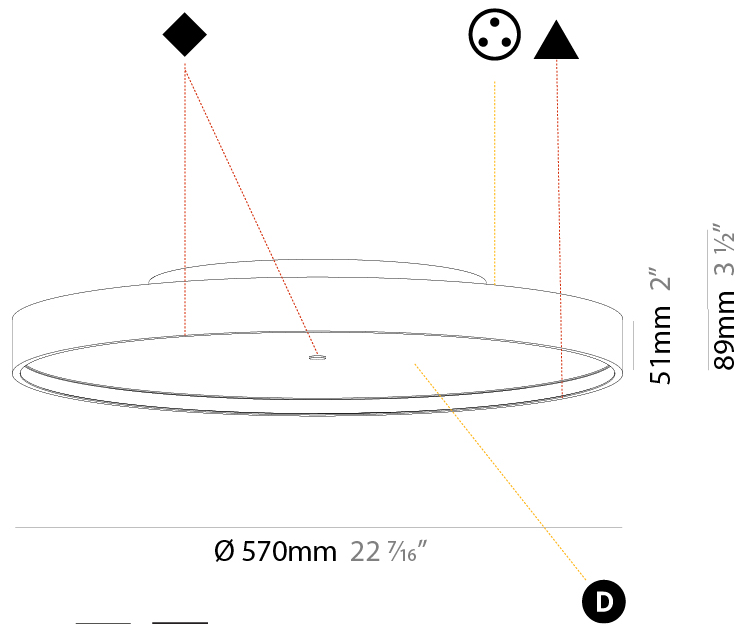

GENERAL

Series: Sign Diva
Subseries: Sign Diva Korona
Brand: Prolicht
Division: Architectural
Mounting Type: Surface
Mounting Location: Ceiling
Subcategory: Ambient

PHYSICAL

Shape: Round
Diameter (mm): 570
Diameter (in): 22 7/16
Height (mm): 89
Height (in): 3 1/2
Light Distribution: Direct / Indirect
Weight (kg): 7.4
Weight (lbs): 16.314
Diffuser: [Direct - PMMA - Opal/Micro-Prism/Sparkling Secret/Vintage Industrial / Indirect - White/Yellow/Orange/Red/Blue/Green](#)
Fixture Finish: [SSR / BKV / CWI / CRY / HAB / LAG / UFT / ITA / RUA / RUR / MIC / FTG / MYG / TWT / LOD / PUS / FRO / FUP / KIA / POP / BLS / SPG / MEY / GOH / GUM / CHC / COM / ABZ / JAG / OBR / MOS / ROR](#)
Fixture Material: Extruded Aluminum / Steel

ELECTRICAL

Lamp Type: LED (Zhaga Standard)
Input Wattage (W): 58.3
Total Output Wattage (W): 53
Dimming: [Tri-Mode (Non-Dimming and Phase Dimming (120Vac only) and 0-10V Dimming)](#)
Driver Included: Yes
Driver Location: Integrated
Driver Type: Constant Current - Universal
Driver Class: Class 2
Input Voltage (V): 120 - 277
Constant Current (MA): 350

LED

Color Temperature (°K): [3000 / 3500 / 4000](#)
Max. Delivered Lumen (lm): 6170 / 6292 / 6420
CRI: >90 CRI
Lamp Life (hrs): 50000

OPTICAL

RATINGS AND CERTIFICATIONS

Certified By: Certified for North American Standards
IP rating: IP20