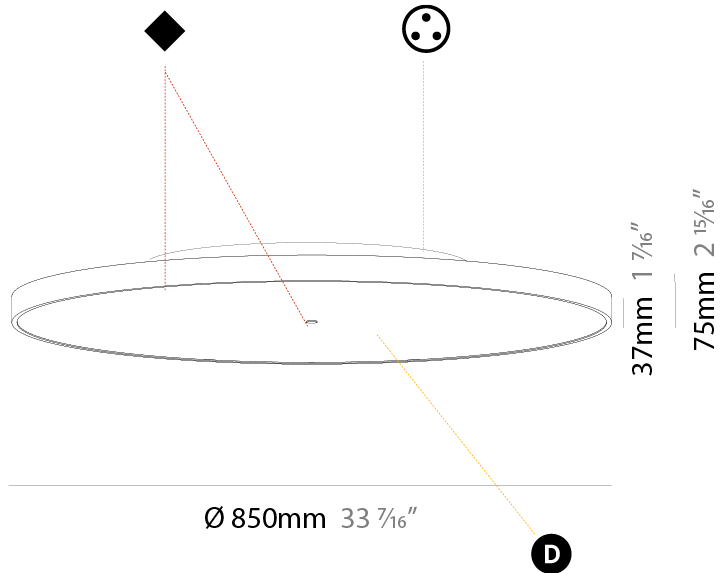

GENERAL

Series: Sign Diva
Subseries: Sign Diva Korona
Brand: Prolicht
Division: Architectural
Mounting Type: Surface
Mounting Location: Ceiling
Subcategory: Ambient

PHYSICAL

Shape: Round
Diameter (mm): 850
Diameter (in): 33 7/16
Height (mm): 89
Height (in): 3 1/2
Light Distribution: Direct / Indirect
Weight (kg): 13.283
Weight (lbs): 29.284
Diffuser: Direct - PMMA - Opal/Micro-Prism/Sparkling Secret/Vintage Industrial / Indirect - White/Yellow/Orange/Red/Blue/Green
Fixture Finish: SSR / BKV / CWI / CRY / HAB / LAG / UFT / ITA / RUA / RUR / MIC / FTG / MYG / TWT / LOD / PUS / FRO / FUP / KIA / POP / BLS / SPG / MEY / GOH / GUM / CHC / COM / ABZ / JAG / OBR / MOS / ROR
Fixture Material: Extruded Aluminum / Steel

ELECTRICAL

Lamp Type: LED (Zhaga Standard)
Input Wattage (W): 96.8
Total Output Wattage (W): 76.8
Dimming: Tri-Mode (Non-Dimming and Phase Dimming (120Vac only) and 0-10V Dimming)
Driver Included: Yes
Driver Location: Integrated
Driver Type: Constant Current - Universal
Driver Class: Class 2
Input Voltage (V): 120 - 277
Constant Current (MA): 600

LED

Color Temperature (°K): 3000 / 3500 / 4000
Max. Delivered Lumen (lm): 11160 / 11388 / 11620
CRI: >90 CRI
Lamp Life (hrs): 50000

OPTICAL

RATINGS AND CERTIFICATIONS

Certified By: Certified for North American Standards
IP rating: IP20

PROJECT
TYPE
SPECIFIER
QUANTITY
DATE